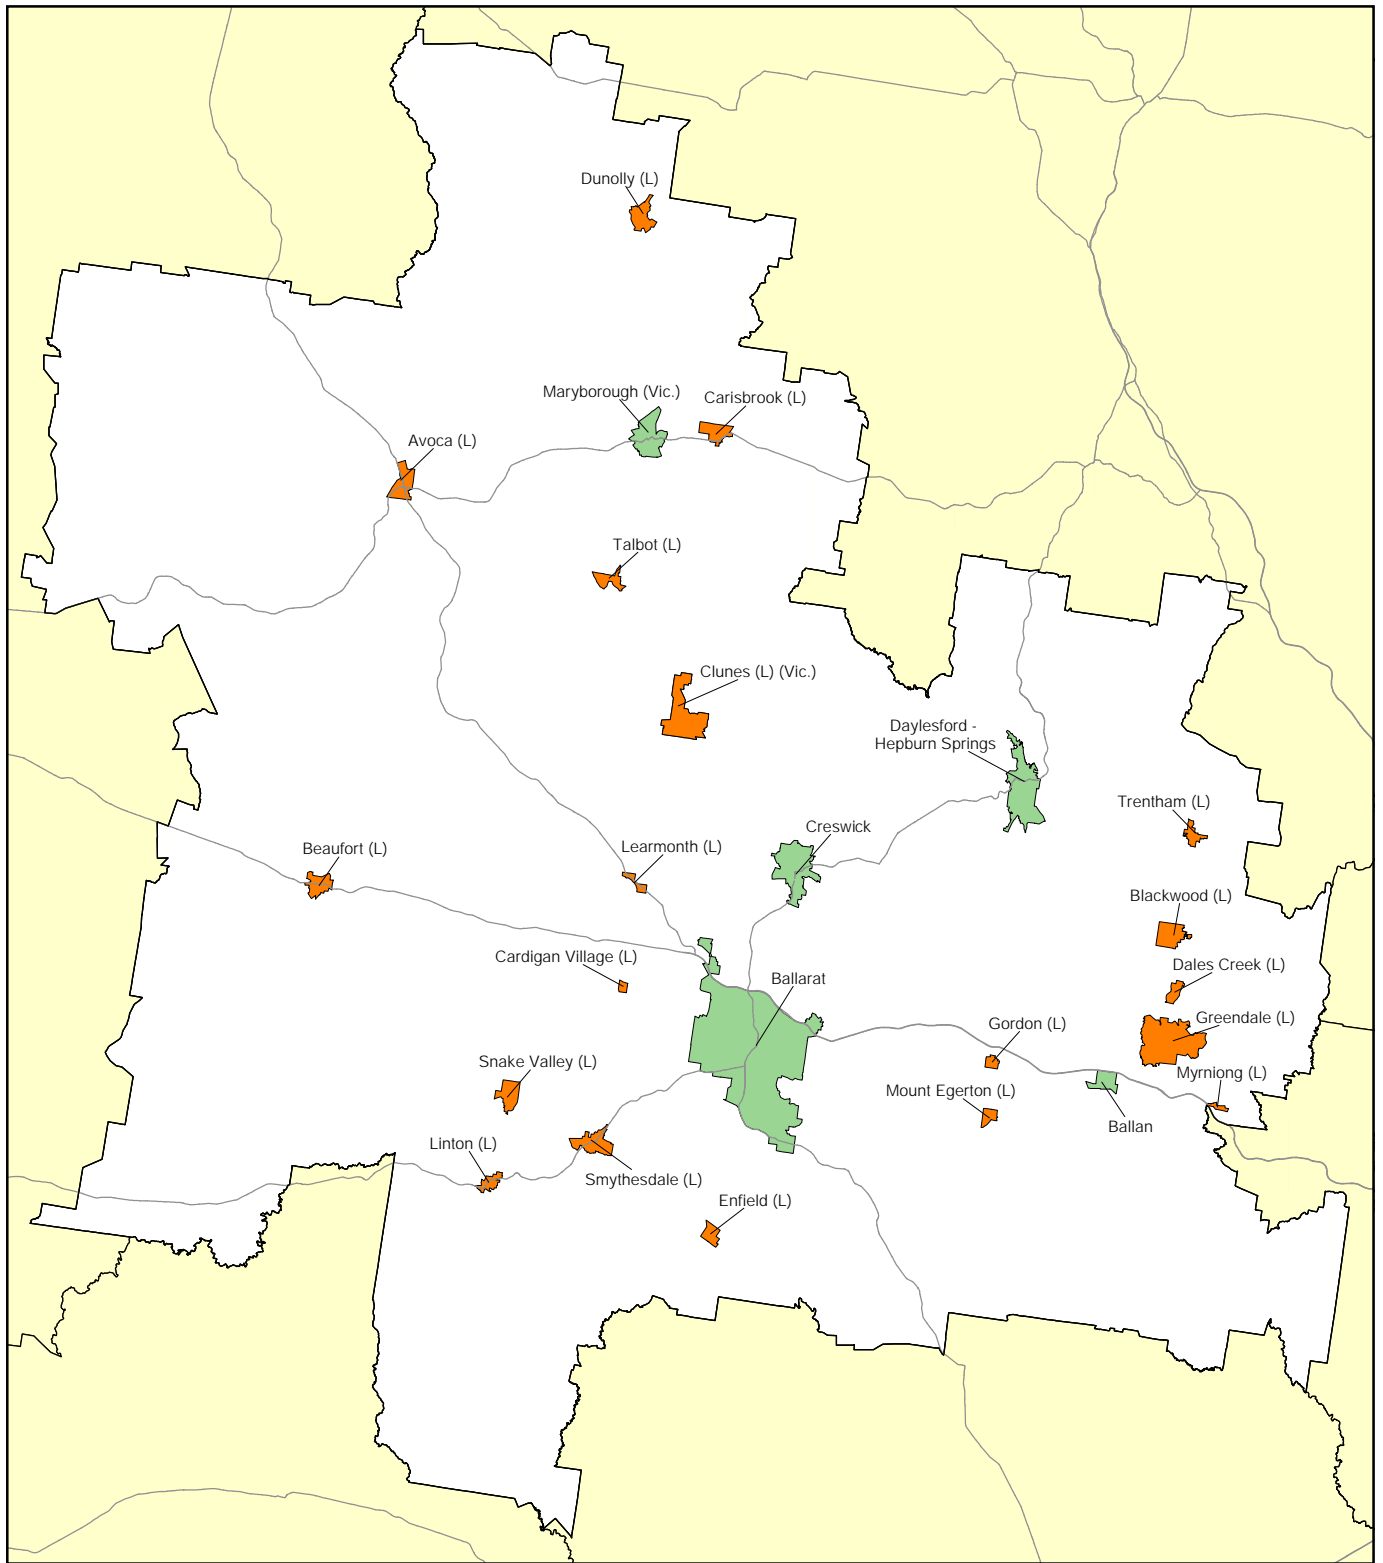

Australian Statistical Geography Standard (ASGS): Volume 4 - Significant Urban Areas, Urban Centres and Localities, Section of State

Victoria UCL Maps

July 2011

AUSTRALIAN BUREAU OF STATISTICS

EMBARGO: 11.30AM (CANBERRA TIME) TUES 16 OCT 2012

Urban Centres and Localities (UCL) 2011

by Greater Capital City Statistical Area, 2GMEL Greater Melbourne, Victoria

Urban Centres

Localities

Main Roads

Based on ASGS
© Commonwealth of Australia, 2012

Urban Centres

Localities

Main Roads

Urban Centres

Localities

Main Roads

0 40

Kilometres

Urban Centres
Localities
Main Roads

Urban Centres

Localities

Main Roads

0 80

Kilometres

Urban Centres
Localities
Main Roads

Urban Centres
Localities
Main Roads

Urban Centres