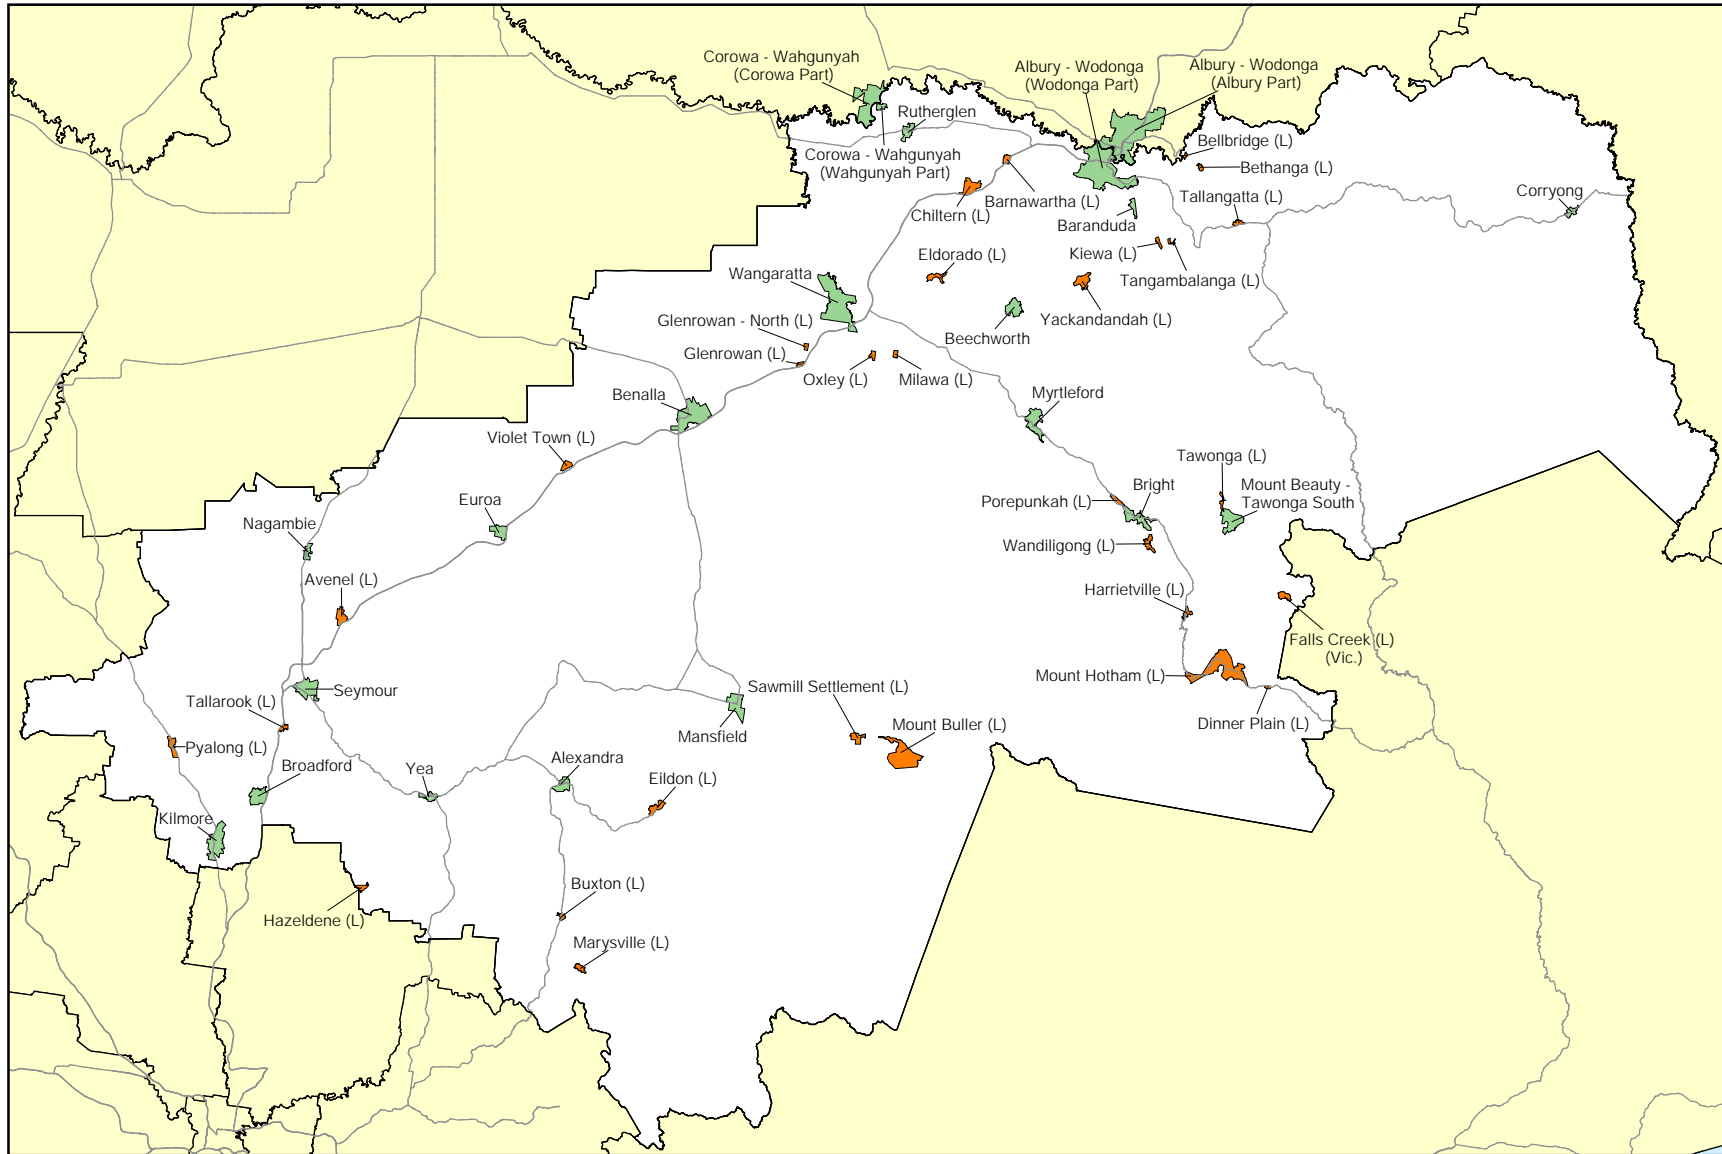

Urban Centres and Localities (UCL) 2011

by Greater Capital City Statistical Area, 2GMEL Greater Melbourne, Victoria

Urban Centres

Localities

Main Roads

Based on ASGS
© Commonwealth of Australia, 2012

Urban Centres

Localities

Main Roads

Urban Centres

Localities

Main Roads

0 40

Kilometres

Urban Centres
Localities
Main Roads

Urban Centres

Localities

Main Roads

0 80

Kilometres

Urban Centres
Localities
Main Roads

Urban Centres
Localities
Main Roads

Urban Centres