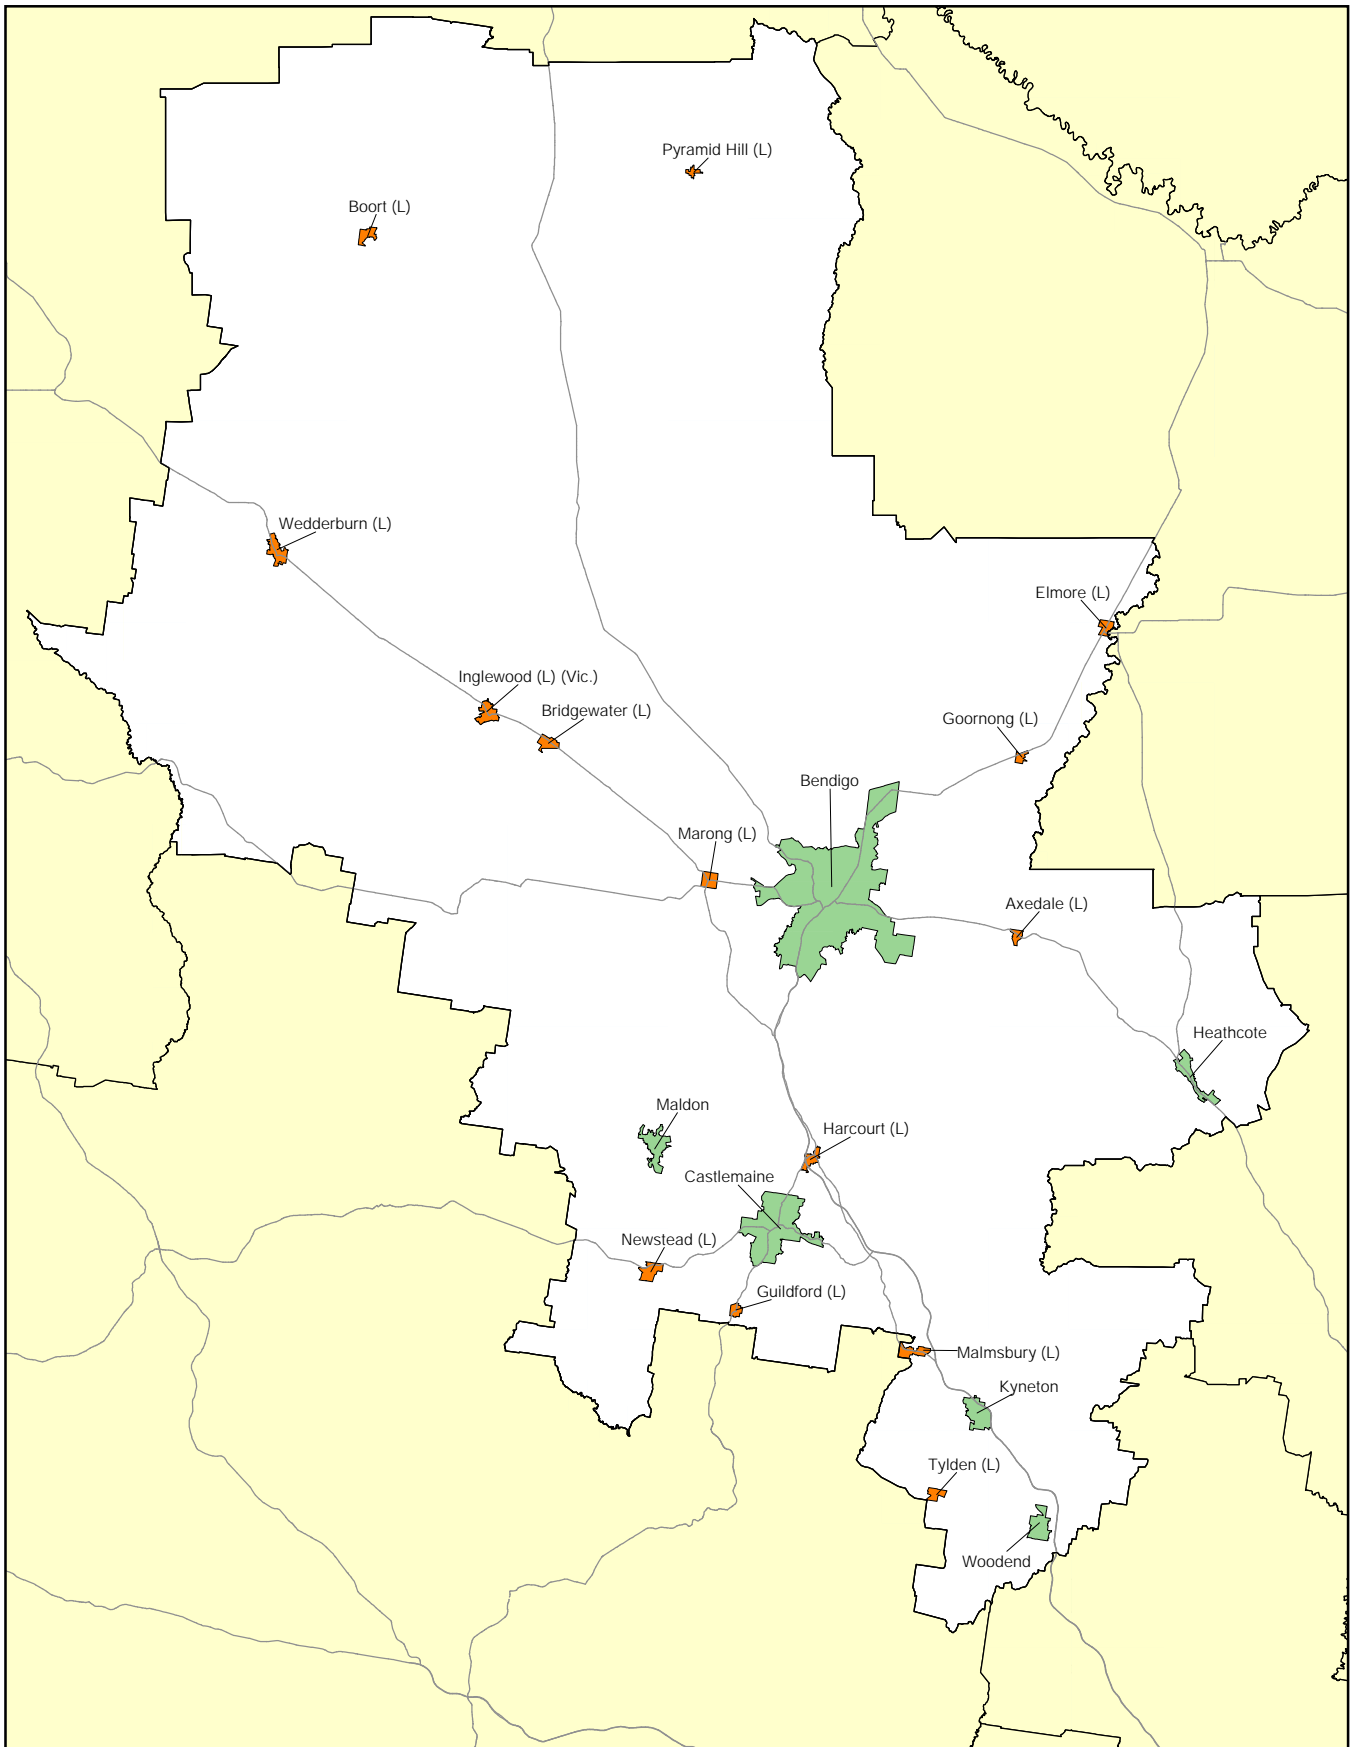

Urban Centres and Localities (UCL) 2011

by Greater Capital City Statistical Area, 2GMEL Greater Melbourne, Victoria

Urban Centres

Localities

Main Roads

Based on ASGS
© Commonwealth of Australia, 2012

Urban Centres

Localities

Main Roads

Urban Centres

Localities

Main Roads

0 40

Kilometres

Urban Centres
Localities
Main Roads

Urban Centres

Localities

Main Roads

0 80

Kilometres

Urban Centres
Localities
Main Roads

Urban Centres
Localities
Main Roads

Urban Centres